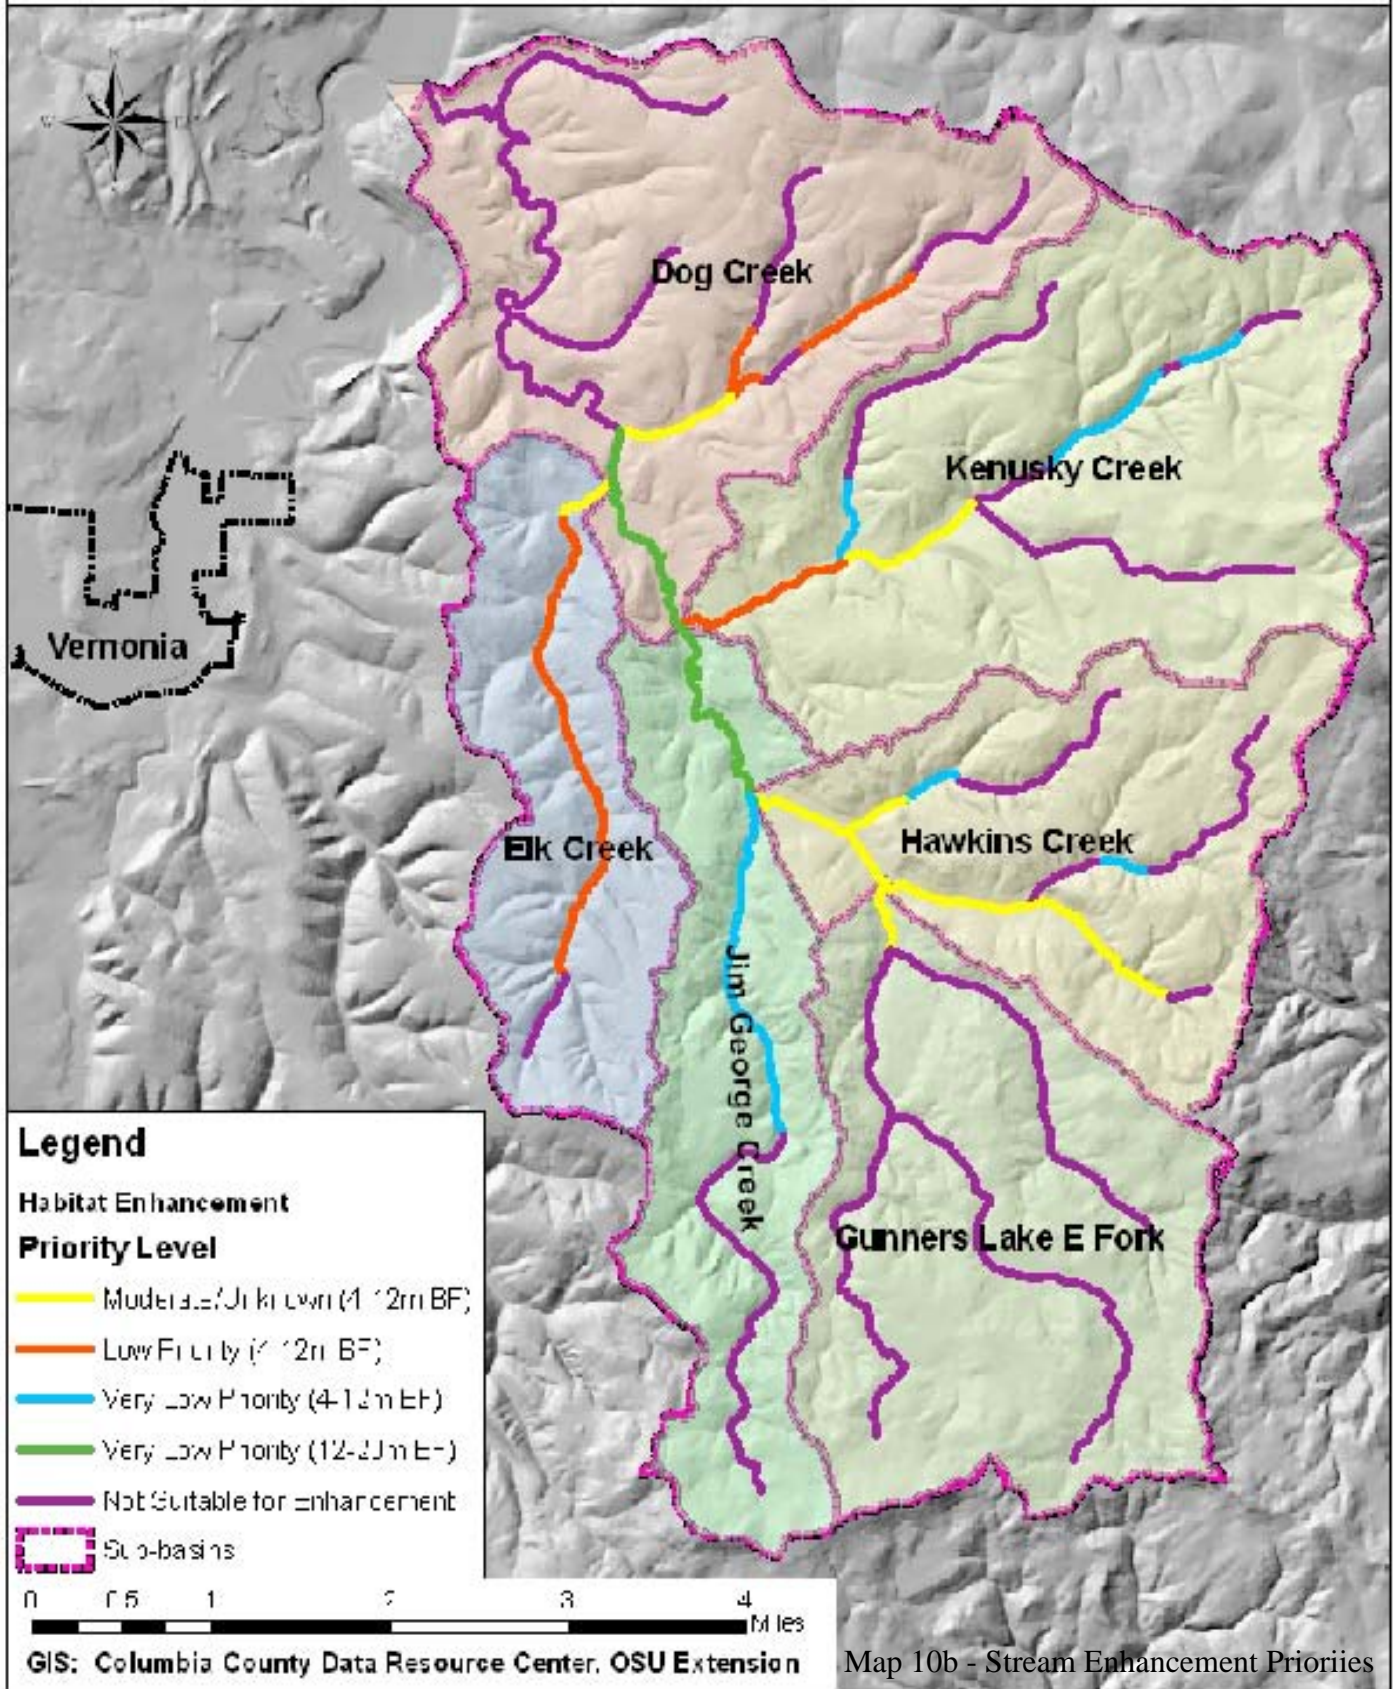

# East Fork Nehalem Basin: Stream Enhancement Priorities

Map 10b - Stream Enhancement Priorities