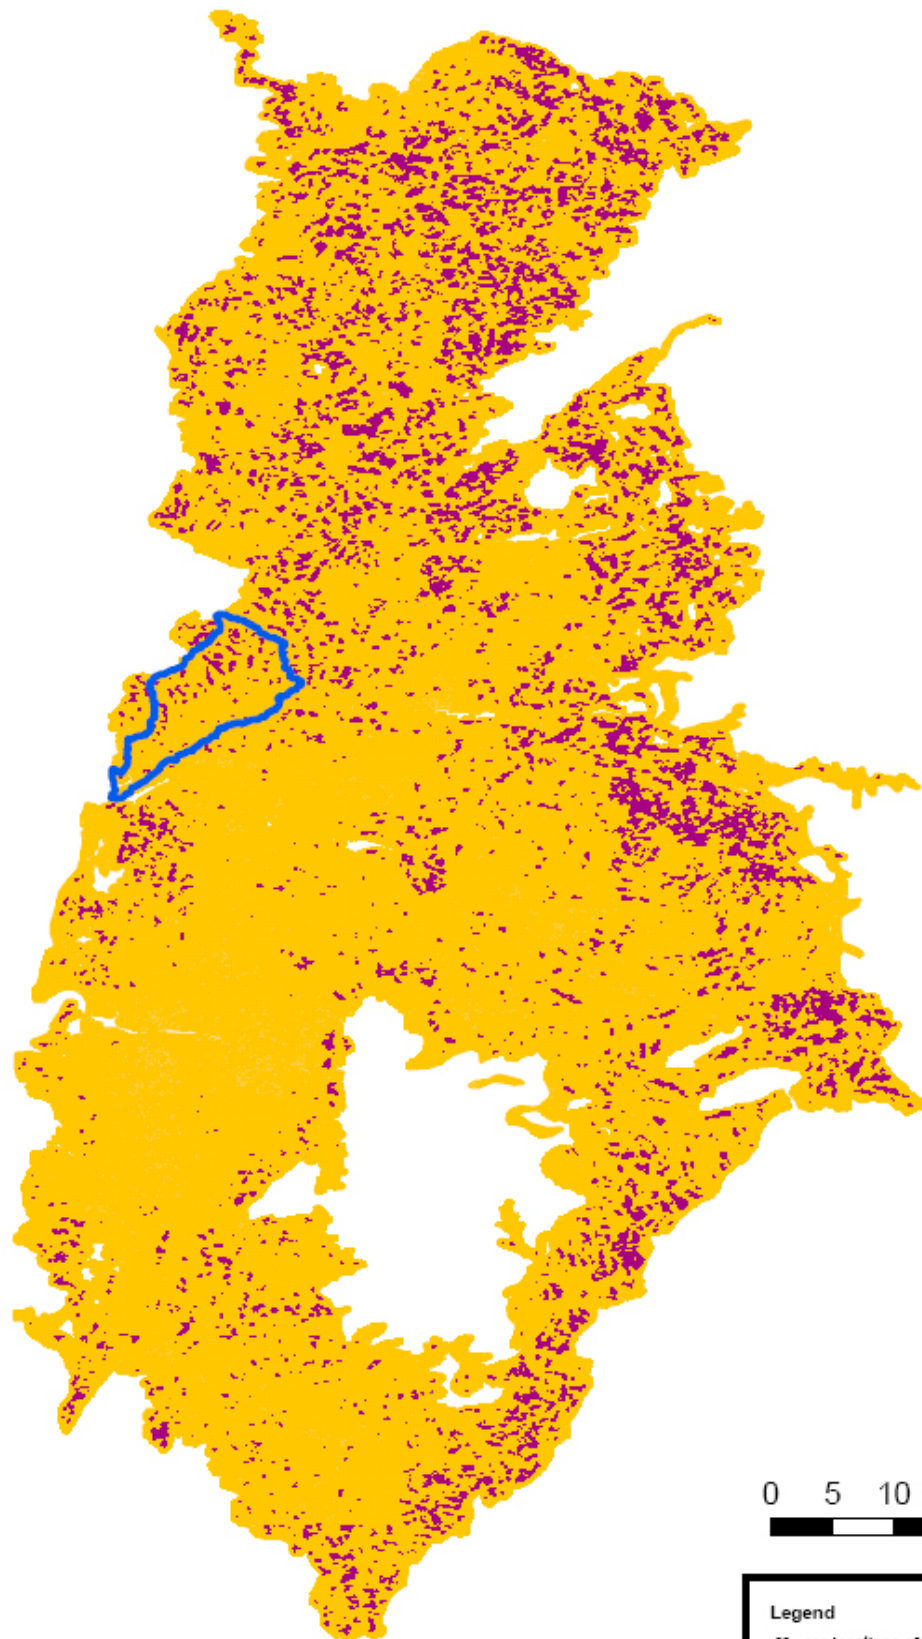

Map L

0 5 10 20
Miles

Legend
.33+ are locations of deep-seated landslides

Yellow	0 - .32
Purple	.33+