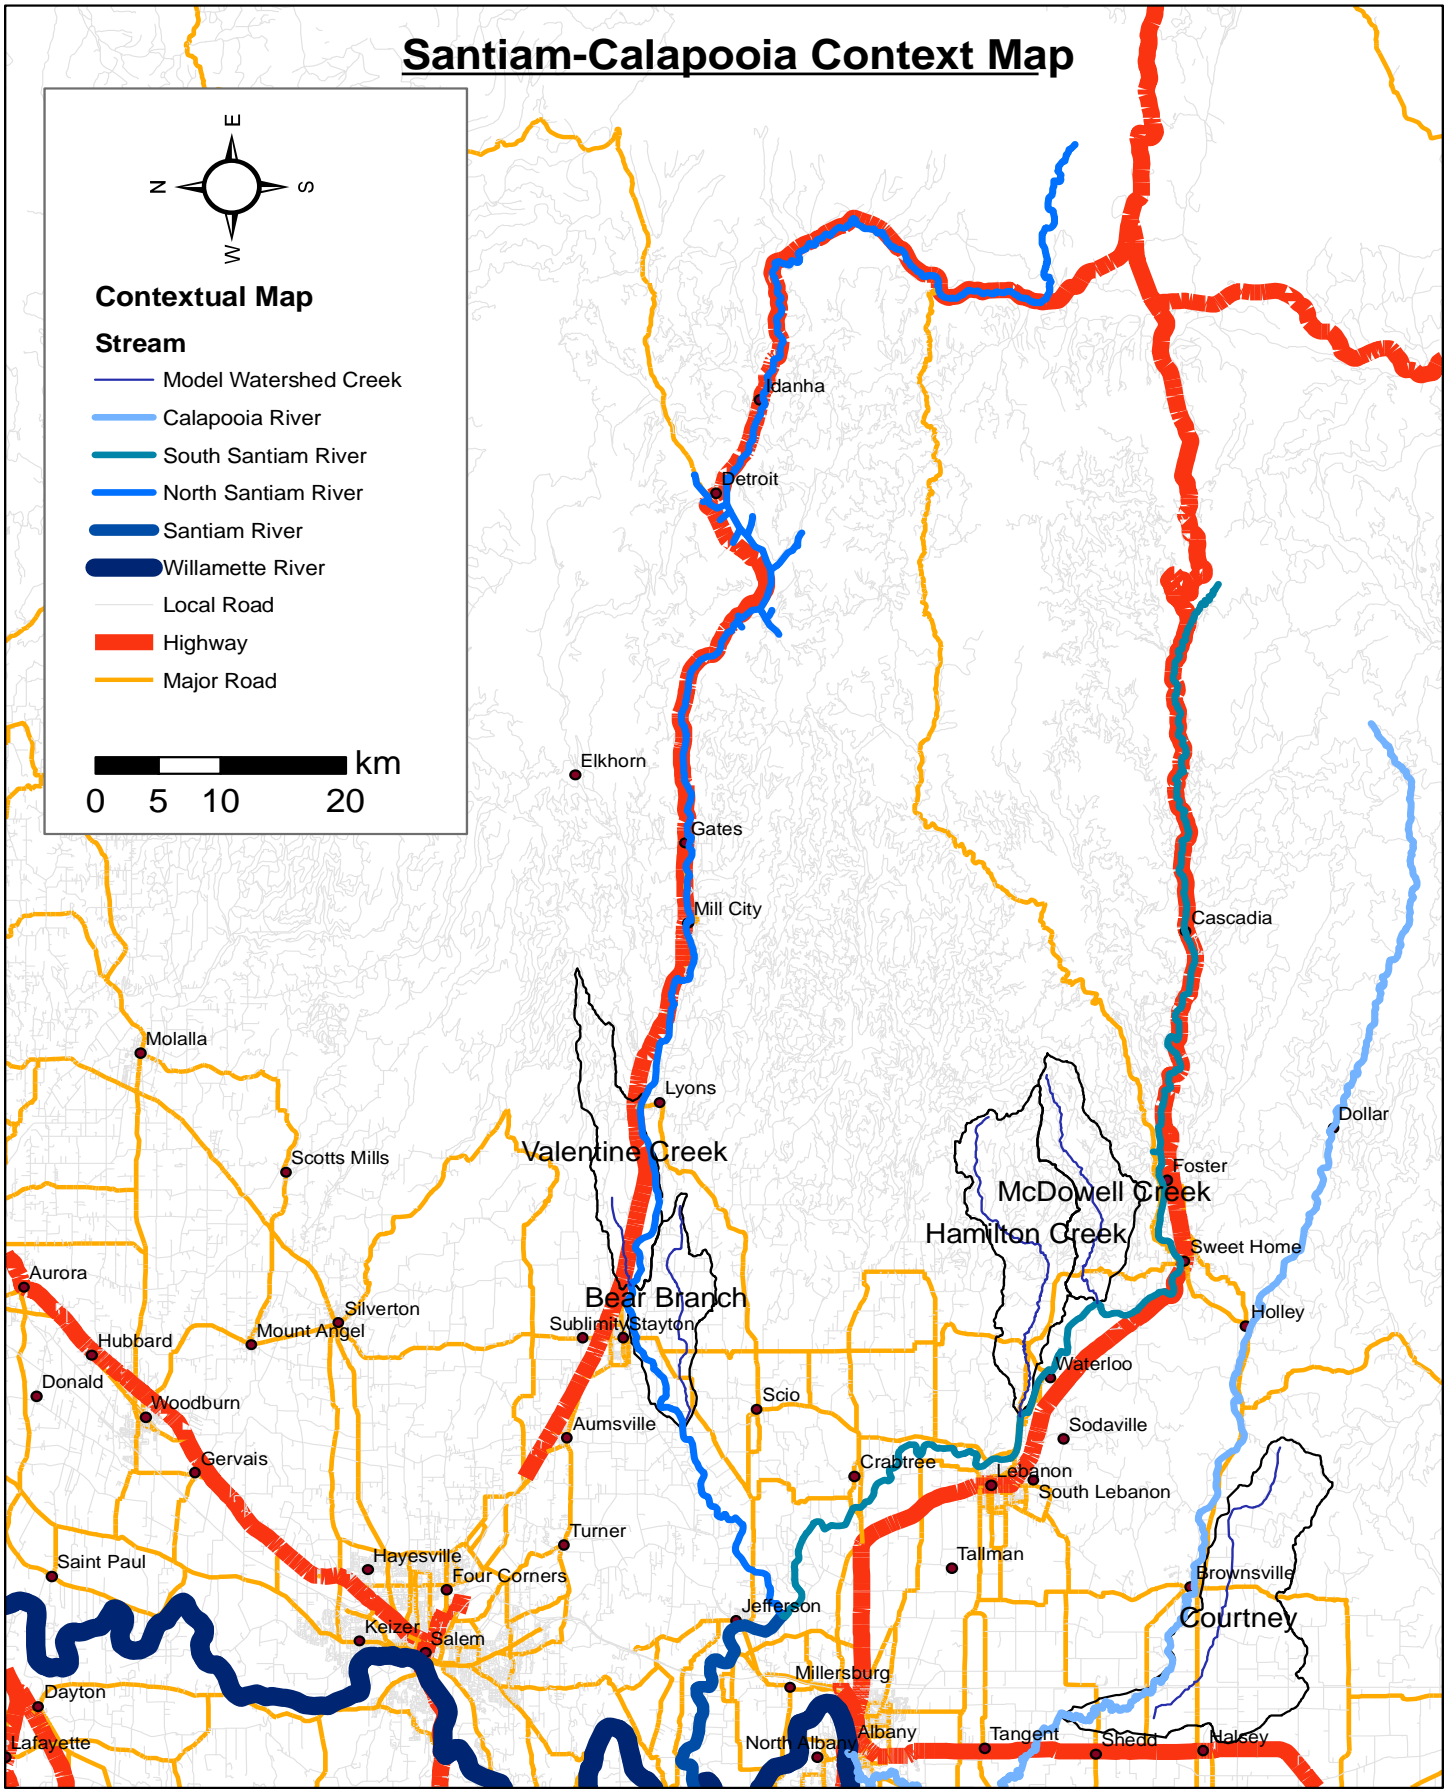

Santiam-Calapooia Context Map

North Santiam, South Santiam, Calapooia Watershed Councils
 Model Watershed Restoration Guidance Document