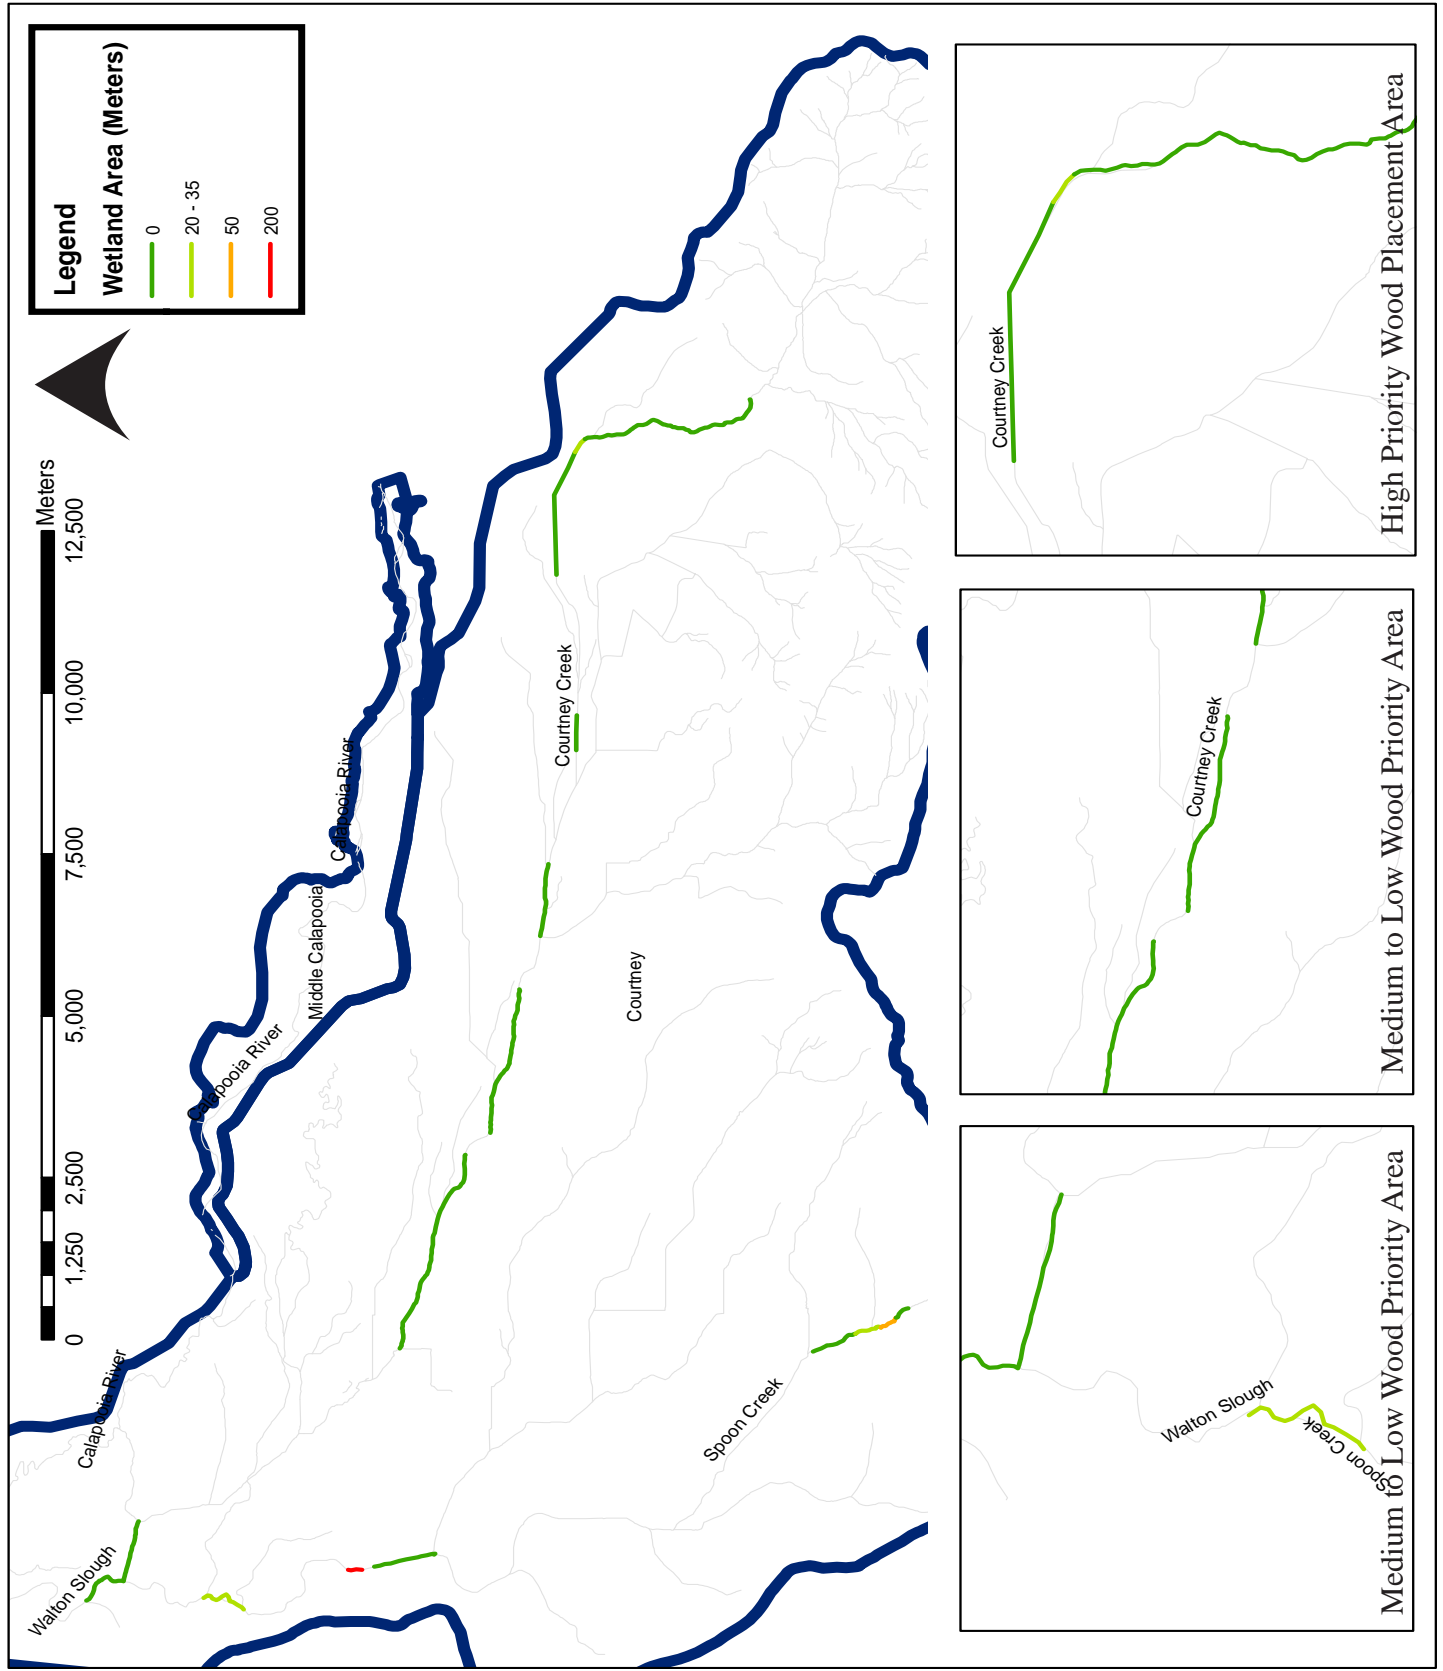

Courtney Creek Wetland Area

North Santiam, South Santiam, Calapooia Watershed Councils
 Model Watershed Restoration Guidance Document